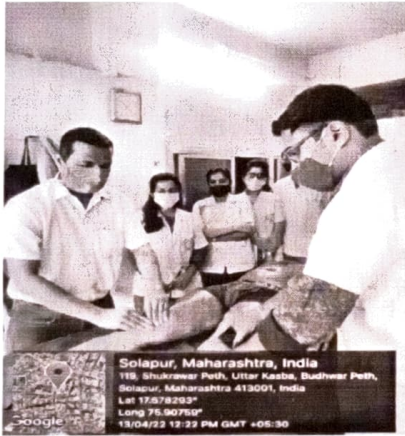

S.G.R Ayurvedic Mahavidyalaya Solapur

Department of Panchakarma (2022)

- Sarvang Abhyang and Raktamokshan vidhi - Practical In Panchakarma.
- Power point presentation -In college Class.

Palmale
विभाग प्रमुख
पंचकर्म विभाग
श्री. गो. रा. आयुर्वेद महाविद्यालय
सोलापूर.

Yuvale
I/C. Principal
Seth Govindji Raoji Ayurved
Mahavidyalaya, Solapur.