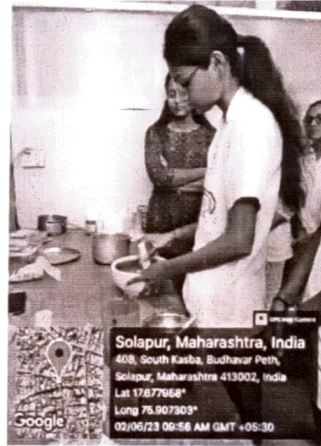

S.G.R Ayurvedic Mahavidyalaya Solapur

Department of Panchakarma (2023)

- •Vasantic Vaman procedure. •Basti preparation
- •Ishtikasweda •shirobasti - Practical procedures in Panchakarma.

Inde
विभाग प्रमुख
पंचकर्म विभाग
शे. गो. रा. आयुर्वेद महाविद्यालय
सोलापूर

Geewah
I/C. Principal
Seth Govindji Raoji Ayurved
Mahavidyalaya, Solapur.